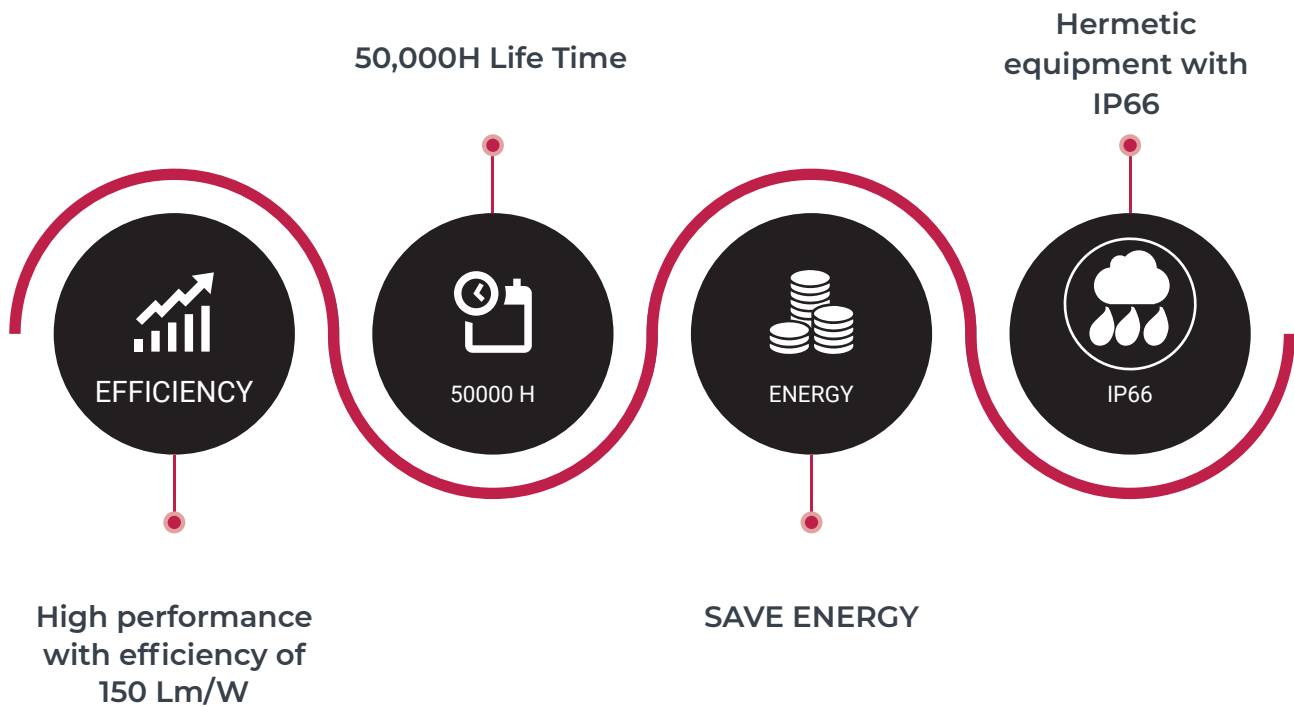

Led projector characteristics

- Robust aluminum structure
- Hermetic equipment with IP66
- High impact resistance of IK08
- Suitable for outdoor use
- Temperature from -40°C to $+50^{\circ}\text{C}$
- Static Integrated Driver