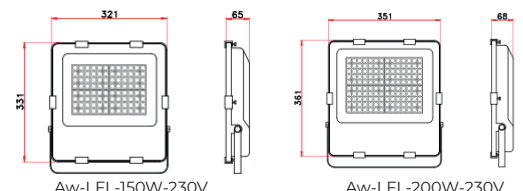

Modelo	Dimensiones
Aw-LFL-150W-230V	L321*W65*H331MM
Aw-LFL-200W-230V	L351*W68*H361MM